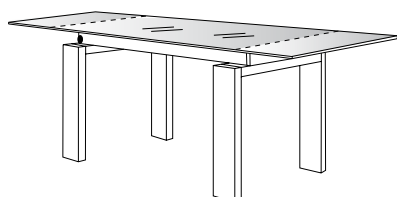

FIXED WOODEN TOP

OTE937
DADO OCTAGONAL
WOODEN TOP TABLE
H=77 W=120 D=120
seats up to 6 people

OTE939
DADO LONG OVAL
WOODEN TOP TABLE
H=77 W=177 D=100
seats up to 8 people

EXTENDIBLE GLASS TOP

OTE908
ICARO TABLE
LACQUERED GLASS TOP
H=77 W=140(180/220) D=90
seats up to 10 people