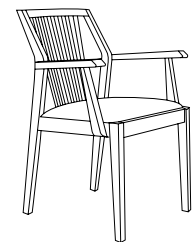

OTE725
MODA CARVER CHAIR
H=86 W=58