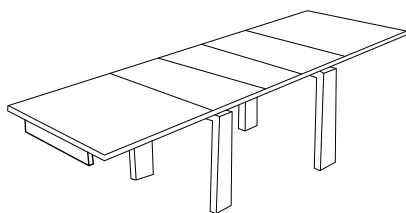

OTE209
BOOKCASE
H=132,4 W=87,1 D=35

ACCESSORIES ACCESSORI

OTE503
RECTANGULAR MIRROR
H=90 W=132,8 D=3

DINING TABLES TAVOLI DA PRANZO

EXTENDIBLE WOODEN TOP

OTE940
SUPER-EXTENDING TABLE
WOODEN TOP, THREE LEAVES INCLUDED
H=77 W=140(180/220/260) D=90
seats up to 12 people with three leaves
(included as standard)
with the fourth leaf option the total goes
to 3 meters and seats up to 14 people