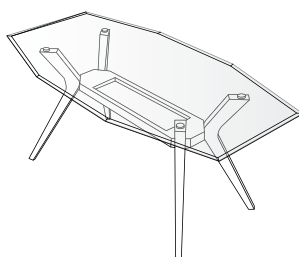

OTE938
DADO GLASS TOP LONG
OCTAGONAL TABLE
H=77 W=177 D=91
seats up to 8 people
also available with lacquered glass top