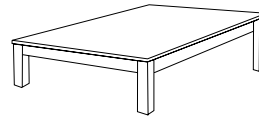

OTE922
DADO OCTAGONAL LAMP
GLASS TOP
H=50 W=60 D=60

STANDARD OCCASIONAL

OTE915
STANDARD LAMP TABLE
WOODEN TOP
H=50 W=60 D=60

OTE911
STANDARD COFFEE
WOODEN TOP
H=45 W=120 D=60

OTE909
LOW COFFEE TABLE
WOODEN TOP
H=28 W=120 D=60