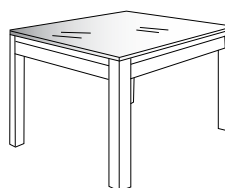

OTE903
GLASS TOP
SQUARE TABLE
H=77 W=90 D=90
seats up to 4 people
also available with lacquered glass top