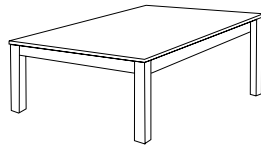

OTE911
STANDARD COFFEE
WOODEN TOP
H=45 W=120 D=60