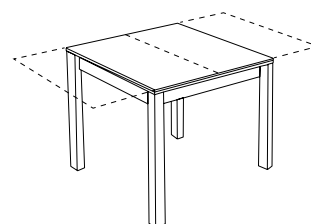

OTE901
STANDARD REPLAY TABLE
WOODEN TOP
H=77 W=90(180) D=90
seats up to 8 people