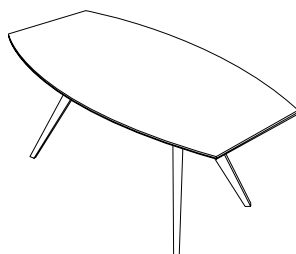

OTE934
STANDARD SIDEWAYS EXTENDIBLE
TABLE - WOODEN TOP
H=77 W=160(200) D=90
seats up to 8 people

OTE931
STANDARD SIDEWAYS EXTENDIBLE
TABLE - WOODEN TOP
H=77 W=130(170) D=80
seats up to 6 people

OTE901
STANDARD REPLAY TABLE
WOODEN TOP
H=77 W=90(180) D=90
seats up to 8 people

FIXED WOODEN TOP

OTE937
DADO OCTAGONAL
WOODEN TOP TABLE
H=77 W=120 D=120
seats up to 6 people

OTE939
DADO LONG OVAL
WOODEN TOP TABLE
H=77 W=177 D=100
seats up to 8 people

EXTENDIBLE GLASS TOP

OTE908
ICARO TABLE
LACQUERED GLASS TOP
H=77 W=140(180/220) D=90
seats up to 10 people