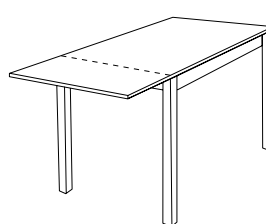

OTE931
STANDARD SIDEWAYS EXTENDIBLE
TABLE - WOODEN TOP
H=77 W=130(170) D=80
seats up to 6 people