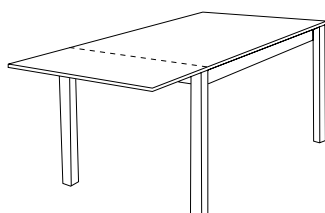

OTE209
BOOKCASE
H=132,4 W=87,1 D=35

ACCESSORIES ACCESSORI

OTE503
RECTANGULAR MIRROR
H=90 W=132,8 D=3

DINING TABLES TAVOLI DA PRANZO

EXTENDIBLE WOODEN TOP

OTE940
SUPER-EXTENDING TABLE
WOODEN TOP, THREE LEAVES INCLUDED
H=77 W=140(180/220/260) D=90
seats up to 12 people with three leaves
(included as standard)
with the fourth leaf option the total goes
to 3 meters and seats up to 14 people