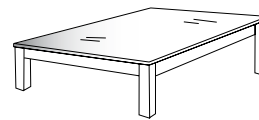

OTE910
LOW COFFEE TABLE
GLASS TOP
H=28 W=120 D=60

CHAIRS SEDIE